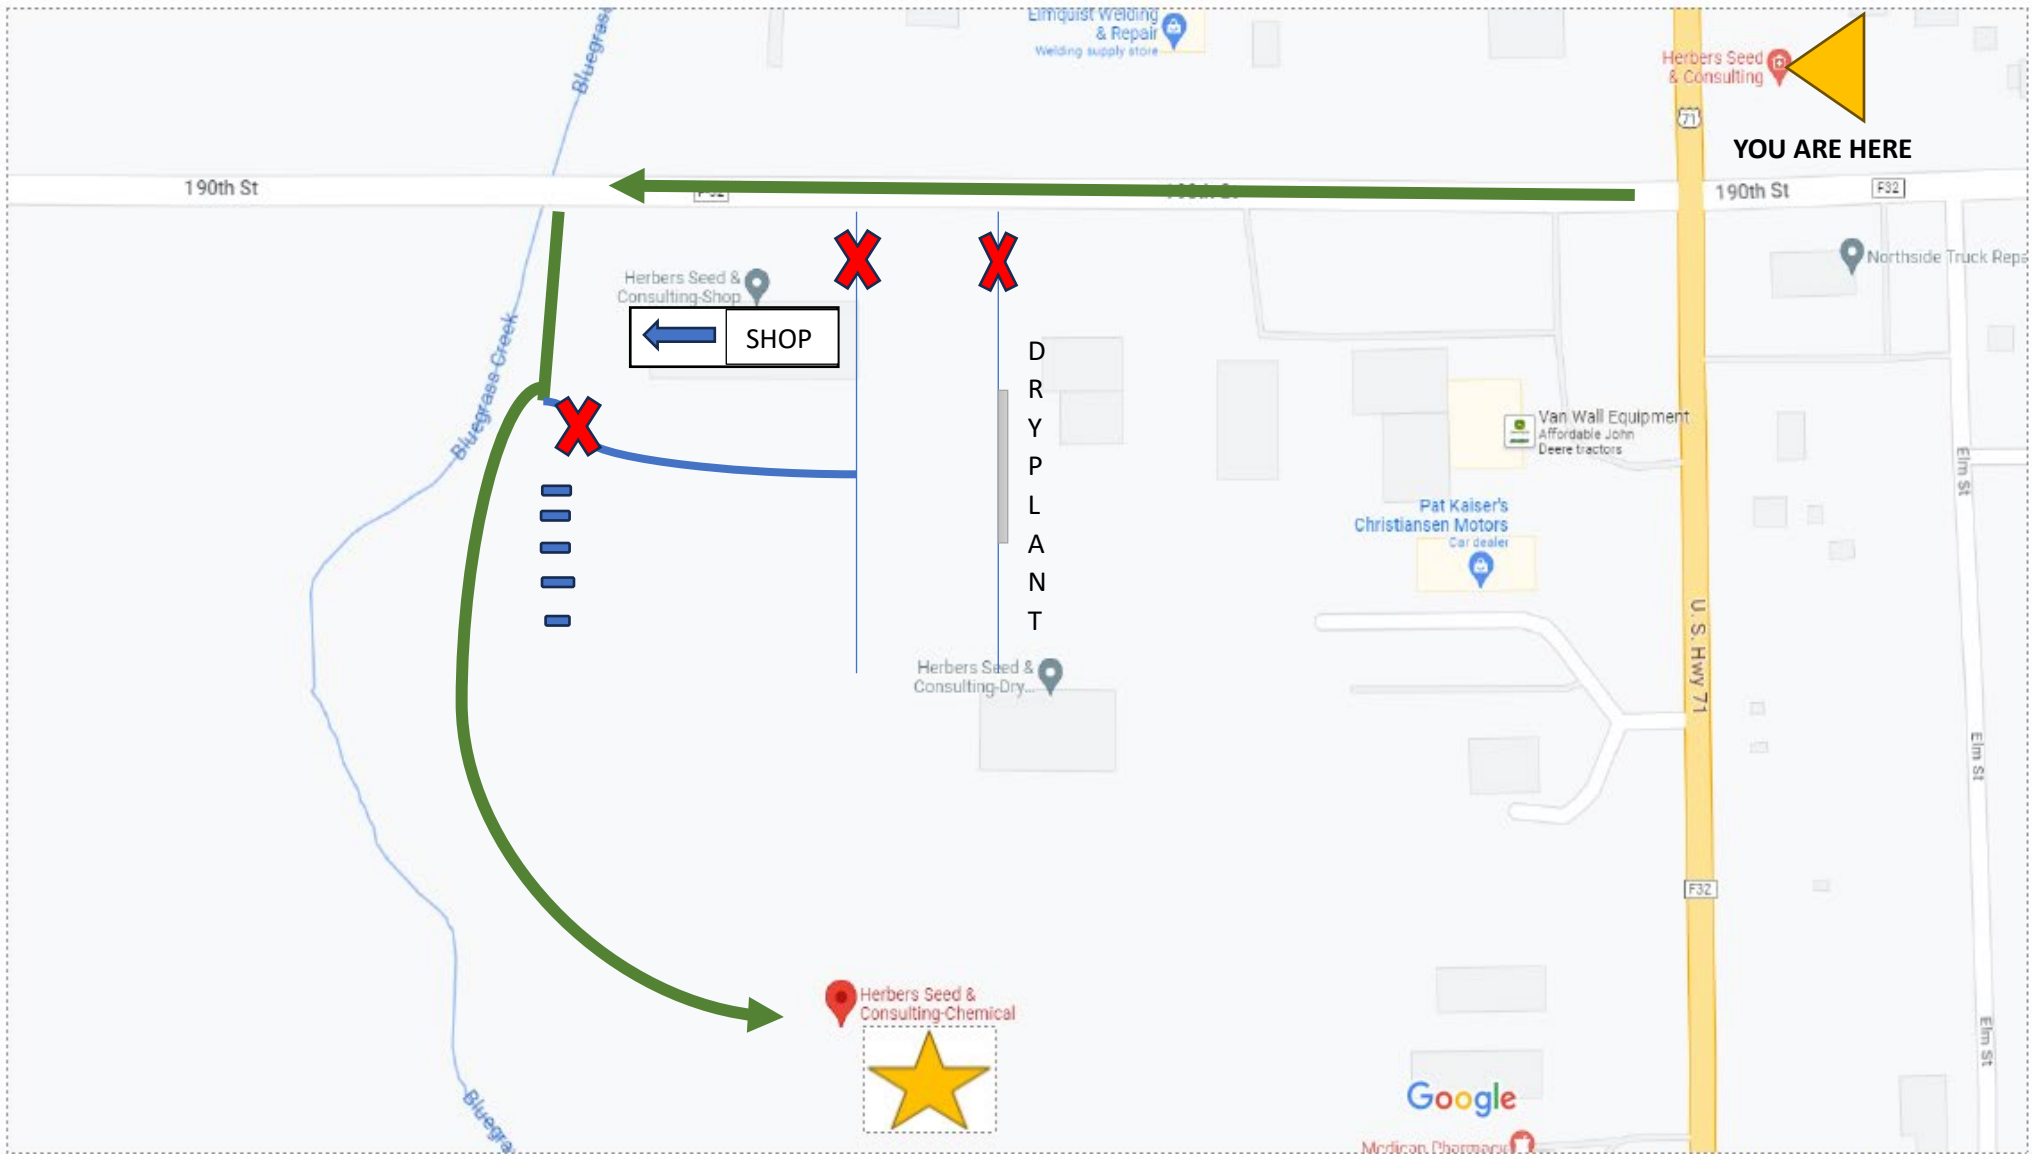

FOLLOW THE GREEN ARROW!

PROCEED WEST ON 190TH

Go **PAST** the SHOP (white building) to the **3rd** Driveway- then Go South

Go **WEST** (right) around Anhydrous Tanks until you see the building pictured.

100 ft